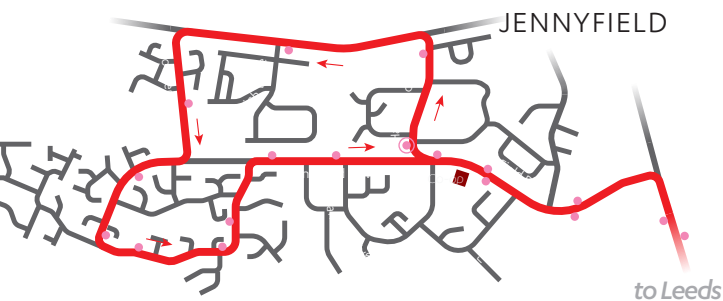

some evening buses continue to Bilton, Jennyfield or Starbeck - see next pages for times

FROM HARROGATE NEIGHBOURHOODS

handy through buses to Leeds

STARBECK

BILTON

JENNYFIELD

from **Starbeck** crossing

	depart	arrive Leeds
Mon - Fri	0458	0600
	0518	0620
	0548	0650
	0608	0714

Sat		
	0558	0655
	0628	0725
	0648	0745
	0708	0805
	0748	0845
	0818	0920
	0918	1020
	0948	1052

Sun		
	0705	0800
	0835	0930
	0925	1025
	0940	1045
	1025	1125
	1040	1145

returning from **Leeds** City Bus Station